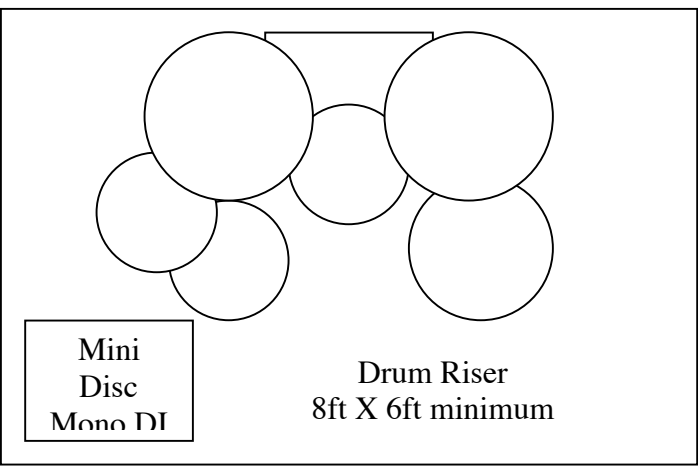

SO80s STAGE PLAN Mainland UK
TEL: ANDY +44 (0) 7802 155648

Vocal 2

Vocal 1

Guitarist
Vocal

Guitar DI

Bass Amp
Mono DI